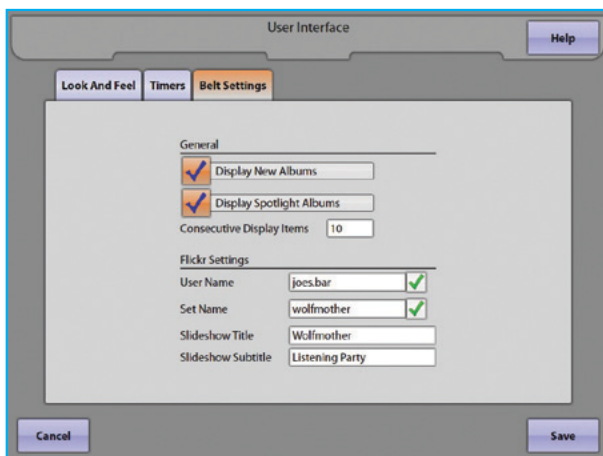

DISPLAY OPTIONS

There are 3 unique display options for the Lx Belt that an operator can choose from:

- **FEATURED ALBUMS** – Displays a random album from AMI's Spotlight albums.
- **NEW ALBUMS** – Displays a random new local album added to the jukebox within the last 30 days.
- **FLICKR SLIDESHOW** – Downloads the images from a Flickr photo set and displays them in a slideshow. Operators can set up a Flickr account for their company and create photo set slideshows for their locations or locations can manage their own images with a location Flickr account.

For a sample of how the slideshow will appear, please use the link below:

<http://bit.ly/videoslideshow>

The **FEATURED ALBUMS** and the **NEW ALBUMS** show the album cover, along with the title and artist of the album. If the patron touches the album, the album is then displayed in the Jukebox UI underneath.

The **FLICKR PHOTO SET** slideshow scrolls the images from the photo set left to right. Locations and operators are responsible for setting up and managing their own Flickr photo set and Flickr accounts.

ROCK-STAR LX™ BELT DISPLAY

REFERENCE GUIDE

ENABLING AND CONFIGURING BELT SETTINGS ON THE LX

All features are enabled and configured from the "Belt Settings" tab on the User Interface.

GENERAL *(reference image above)*